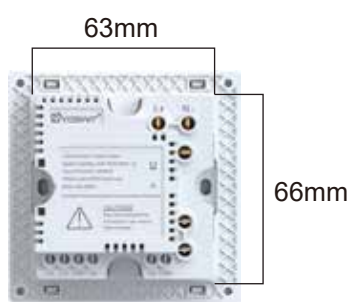

Aqua

Blue

Purple

Specifications:

Electrical		Wireless	
Operation Power	100-240V AC (50/60Hz)	Frequency	2.4GHz
Power Consumption	<1W	Connection	Wifi 2.4G / BLE 4.2
Max. Load	440W	Range	Open Area: >50m / Indoor: 3-20m

General Specifications

Product Name	Yoswit Smart Curtain Switch
Model	YO2086s-2GK (R2W)-MEC-A
Socket Type	Socket 86
EAN / UPC	EAN: 0765756497831 / UPC: 765756497831
Revision	V7.0
Compliance	CE, FCC, RoHS
Manufacturer	Designed by Yoswit in Hong Kong, China / Assembled in Guangdong, China
Warranty	Two Year Limited Warranty (*Details available on the Product Warranty and Limitations of this datasheet)