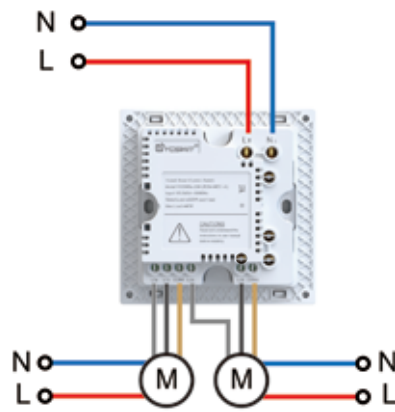

Yoswit Smart Curtain Switch Datasheet

Model: YO2086s-2GK (R2W)-MEC-A

Revised: 01-12-2024

Elevate Your Home with Intelligent Comfort

Yoswit Smart Curtain Switch is compatible with traditional AC curtain motors. Relays are used to control the rotation of the curtain motors, enabling personalized opening percentage according to individual preferences. Enjoy various scene modes and the built-in timer allows convenient scheduling and control of your curtains for enhanced convenience. It offers compatibility with various third-party smart home systems and integrates smoothly with smart speakers. With its built-in WiFi serving as a central gateway, it seamlessly connects with other Yoswit products, empowering remote management of both Yoswit products and curtains through our Yoswit App, simplifying the interaction with your smart devices.

Connection 1: Dry contact (Strong electric)

Connection 2: Dry contact (Week electric)

Key Features and Benefits

- Compatibility with traditional AC curtain motors
- Personalized curtain opening percentages
- Various scene modes for customized experiences
- Built-in timer for automation
- Central hub for smart devices
- Bluetooth Mesh & Wifi enhance connectivity and extend range
- Third-party smart home systems compatibility
- OTA remote upgrades