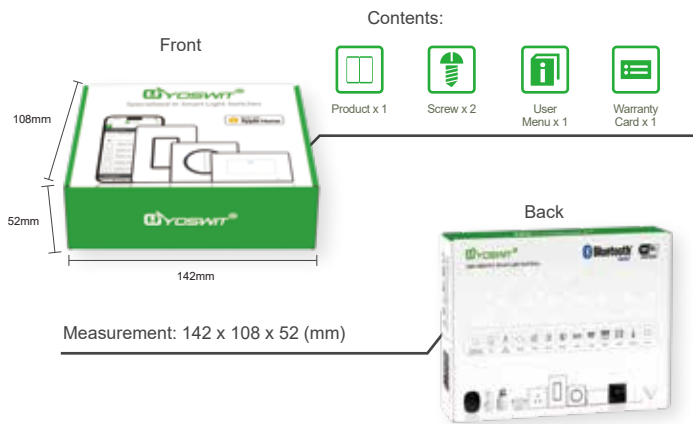

General Specifications

Product Name	Yoswit Smart Curtain Switch
Model	YO2086s-2GK (R2W)-MEC-A
Socket Type	Socket 86
EAN / UPC	EAN: 0765756497831 / UPC: 765756497831
Revision	V7.0
Compliance	CE, FCC, RoHS
Manufacturer	Designed by Yoswit in Hong Kong, China / Assembled in Guangdong, China
Warranty	Two Year Limited Warranty (*Details available on the Product Warranty and Limitations of this datasheet)

Mechanical

Operating Temperature	-10°C to 40°C
Operating Humidity	0-95% RH, Non-Condensing
Operating Environment	Interior
Operation	APP / Manual
Ingress Protection (IP)	20

Product Package