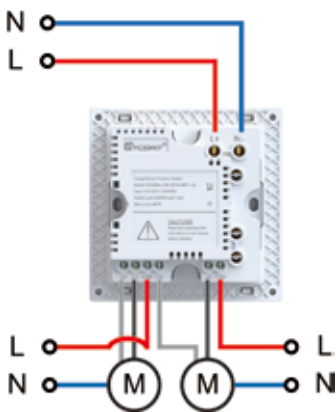

Yoswit Smart Curtain Switch Datasheet

Model: YO2086s-2GK (R2W)-MEC-A

Revised: 01-12-2024

Elevate Your Home with Intelligent Comfort

Yoswit Smart Curtain Switch is compatible with traditional AC curtain motors. Relays are used to control the rotation of the curtain motors, enabling personalized opening percentage according to individual preferences. Enjoy various scene modes and the built-in timer allows convenient scheduling and control of your curtains for enhanced convenience. It offers compatibility with various third-party smart home systems and integrates smoothly with smart speakers. With its built-in WiFi serving as a central gateway, it seamlessly connects with other Yoswit products, empowering remote management of both Yoswit products and curtains through our Yoswit App, simplifying the interaction with your smart devices.

Connection 1: Dry contact (Strong electric)

Connection 2: Dry contact (Week electric)

Key Features and Benefits

- Compatibility with traditional AC curtain motors
- Personalized curtain opening percentages
- Various scene modes for customized experiences
- Built-in timer for automation
- Central hub for smart devices
- Bluetooth Mesh & Wifi enhance connectivity and extend range
- Third-party smart home systems compatibility
- OTA remote upgrades